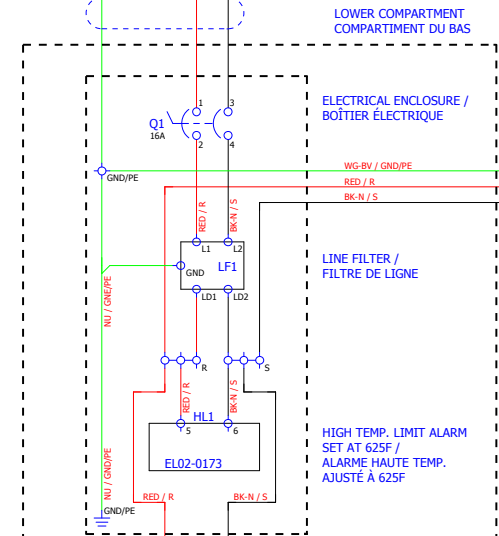

COMPARTMENT BEHIND KEYPAD /
COMPARTIMENT DERRIÈRE LE CLAVIER