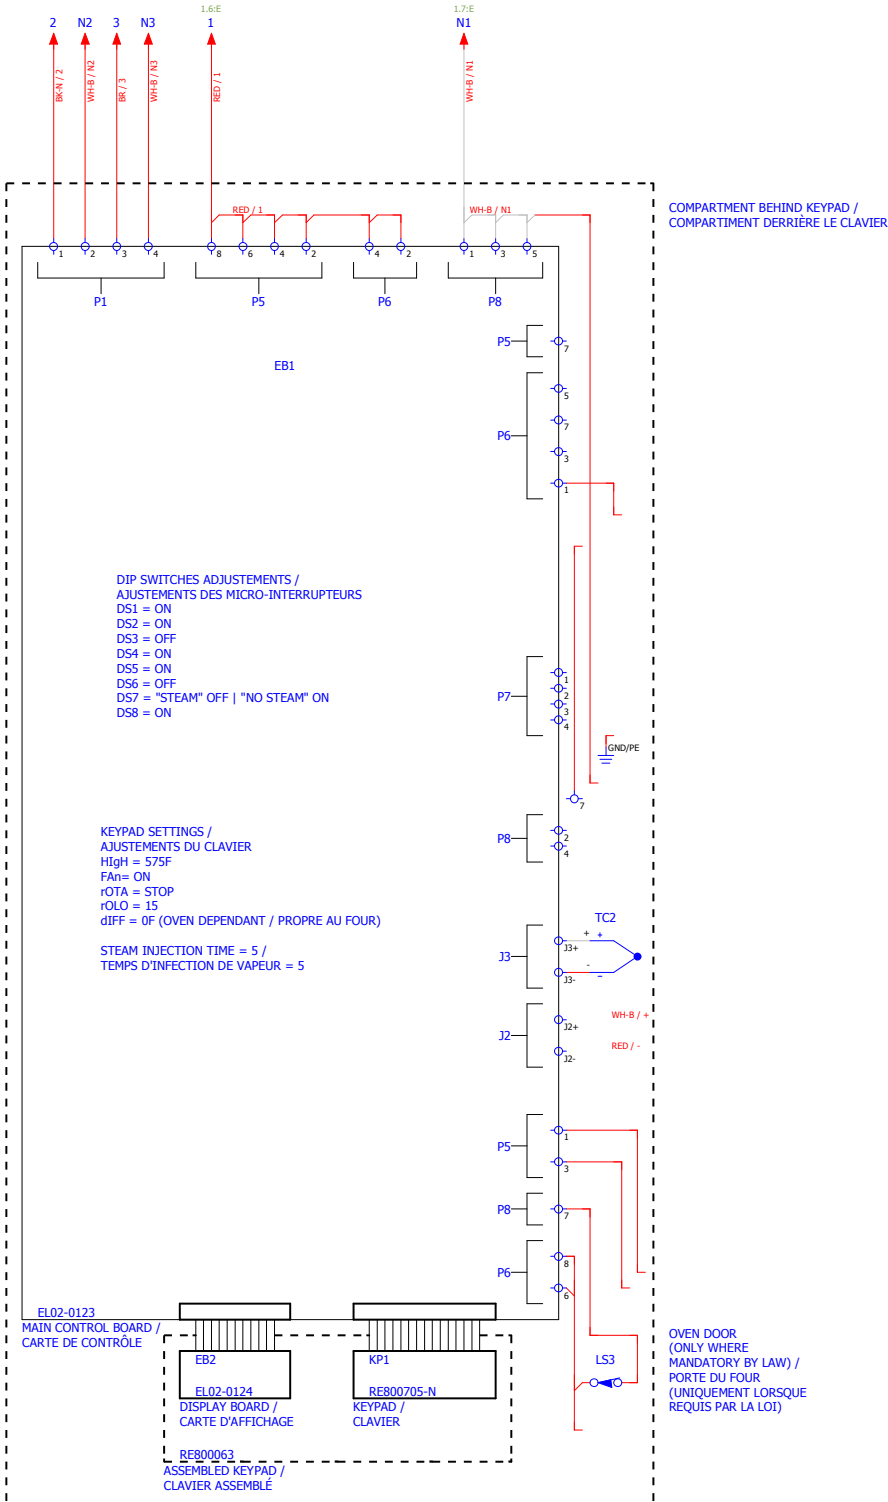

RE-4-8 & RE-8-16 : XX = 16  
RE-4-12 & RE-8-24 : XX = 24  
RE-4-16 & RE-8-32 : XX = 32  
NATURAL GAS / GAZ NATUREL : N=A  
PROPANE GAS (LPG) / GAZ PROPANE (GPL) : N=B

A : BLUE / BLEU  
B : RED / ROUGE  
C : ORANGE  
D : WHITE / BLANC  
E : YELLOW / JAUNE  
F : BLACK / NOIR  
G : GREEN SCREW / VIS VERTE

RE-4-8 & RE-8-16 : XX = 16  
RE-4-12 & RE-8-24 : XX = 24  
RE-4-16 & RE-8-32 : XX = 32

WIRE COLORS / COULEURS DE FILS	
BK-N	BLACK / NOIR
BLU	BLUE / BLEU
BR	BROWN / BRUN
GR-V	GREEN / VERT
NJ	NUDE / NU
OR	ORANGE / ORANGE
RISK-RN	RED-BLACK / ROUGE-NOIR
RED	RED / ROUGE
WG-BV	WHITE-GREEN / BLANC-VERT
WH-B	WHITE / BLANC
WHBK-BN	WHITE-BLACK / BLANC-NOIR

MACHINE	GAS REVOLUTION GAZ		
PAGE NAME	24V DISTRIBUTION & LOGIC		
TYPE	MIXED / MULTIPLE	PROGRAM	
LOGICAL SHEET	2.1	DEPT.	ELE
REV.	0.0	NO.	RE06A0001
BY	EDE	DATE	2016-07-13
REV. BY	NA	DATE	NA

A

B

C

D

E

F

G

H

MACHINE	GAS REVOLUTION GAZ		 ST-GERMAIN-DE-GRANTHAM QUÉBEC / CANADA	
PAGE NAME	24V DISTRIBUTION & LOGIC			
TYPE	MIXED / MULTIPLE	PROGRAM	DEPT.	ELE
LOGICAL SHEET	2.1	BY	DATE	REV
		REV. BY	DATE	NO
				RE06A0001