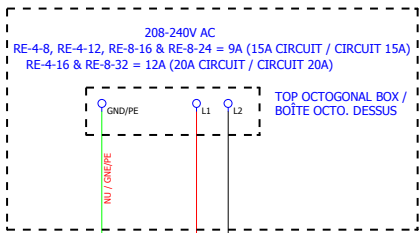

1 2 3 4 5 6 7 8 9 10

IN FRONT OF OVEN WINDOW /
EN FACE DE LA VITRE DU FOUR

FLUO-2 IS AVAILABLE ONLY ON
RE-4-16 AND RE-8-32 /
FLUO-2 N'EST DISPONIBLE QUE SUR
RE-4-16 ET RE-8-32