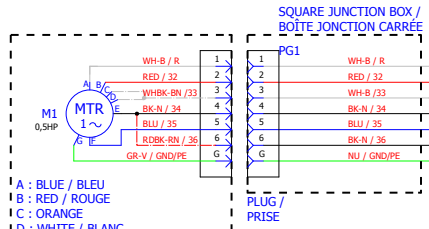

RE-4-8 & RE-8-16 : XX = 16
RE-4-12 & RE-8-24 : XX = 24
RE-4-16 & RE-8-32 : XX = 32
NATURAL GAS / GAZ NATUREL : N=A
PROPANE GAS (LPG) / GAZ PROPANE (GPL) : N=B