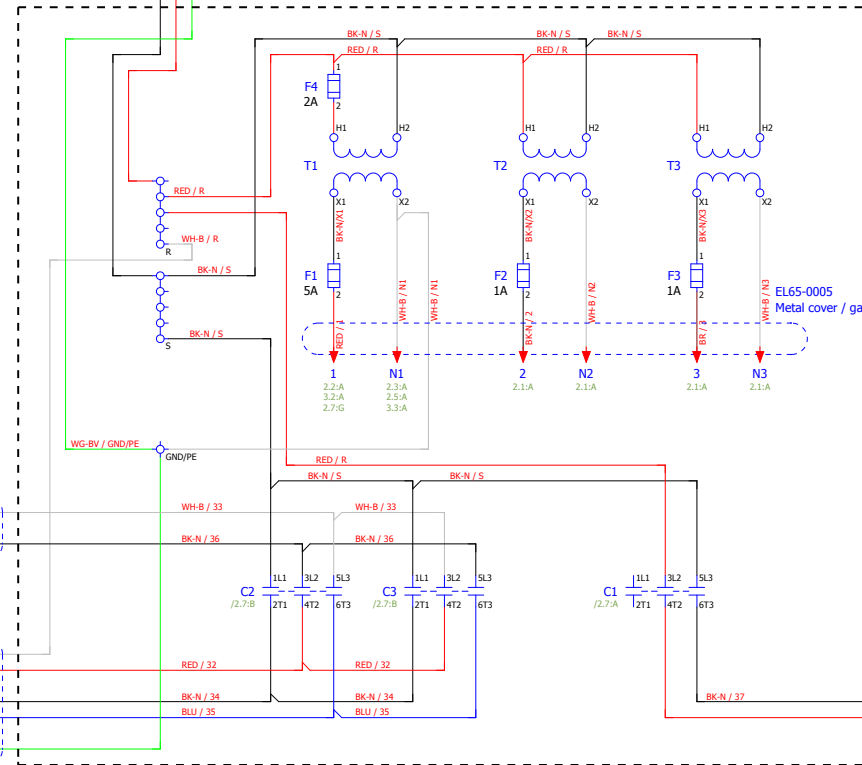

1 2 3 4 5 6 7 8 9 10

IN FRONT OF OVEN WINDOW /
EN FACE DE LA VITRE DU FOUR

FLUO-2 IS AVAILABLE ONLY ON
RE-4-16 AND RE-8-32 /
FLUO-2 N'EST DISPONIBLE QUE SUR
RE-4-16 ET RE-8-32

COMPARTMENT BEHIND KEYPAD /
COMPARTIMENT DERRIÈRE LE CLAVIER

RE-4-8 & RE-8-16 : XX = 16
RE-4-12 & RE-8-24 : XX = 24
RE-4-16 & RE-8-32 : XX = 32
NATURAL GAS / GAZ NATUREL : N=A
PROPANE GAS (LPG) / GAZ PROPANE (GPL) : N=B

A : BLUE / BLEU
B : RED / ROUGE
C : ORANGE
D : WHITE / BLANC
E : YELLOW / JAUNE
F : BLACK / NOIR
G : GREEN SCREW / VIS VERTE

WIRE COLORS / COULEURS DE FILS	
BK-N	BLACK / NOIR
BLU	BLUE / BLEU
BR	BROWN / BRUN
GR-V	GREEN / VERT
NJ	NUDE / NU
OR	ORANGE / ORANGE
RISK-RN	RED-BLACK / ROUGE-NOIR
RED	RED / ROUGE
WG-BV	WHITE-GREEN / BLANC-VERT
WH-B	WHITE / BLANC
WHBK-BN	WHITE-BLACK / BLANC-NOIR

MACHINE	GAS REVOLUTION GAZ		DEPT.	ELE	REV	0.0	
PAGE NAME	208-240V DISTRIBUTION		NO.	RE06A0001			
TYPE	POWER / PUISSANCE		LOGICAL SHEET	1.1			
BY	EDE	DATE	2016-07-13	REV. BY	NA	DATE	NA