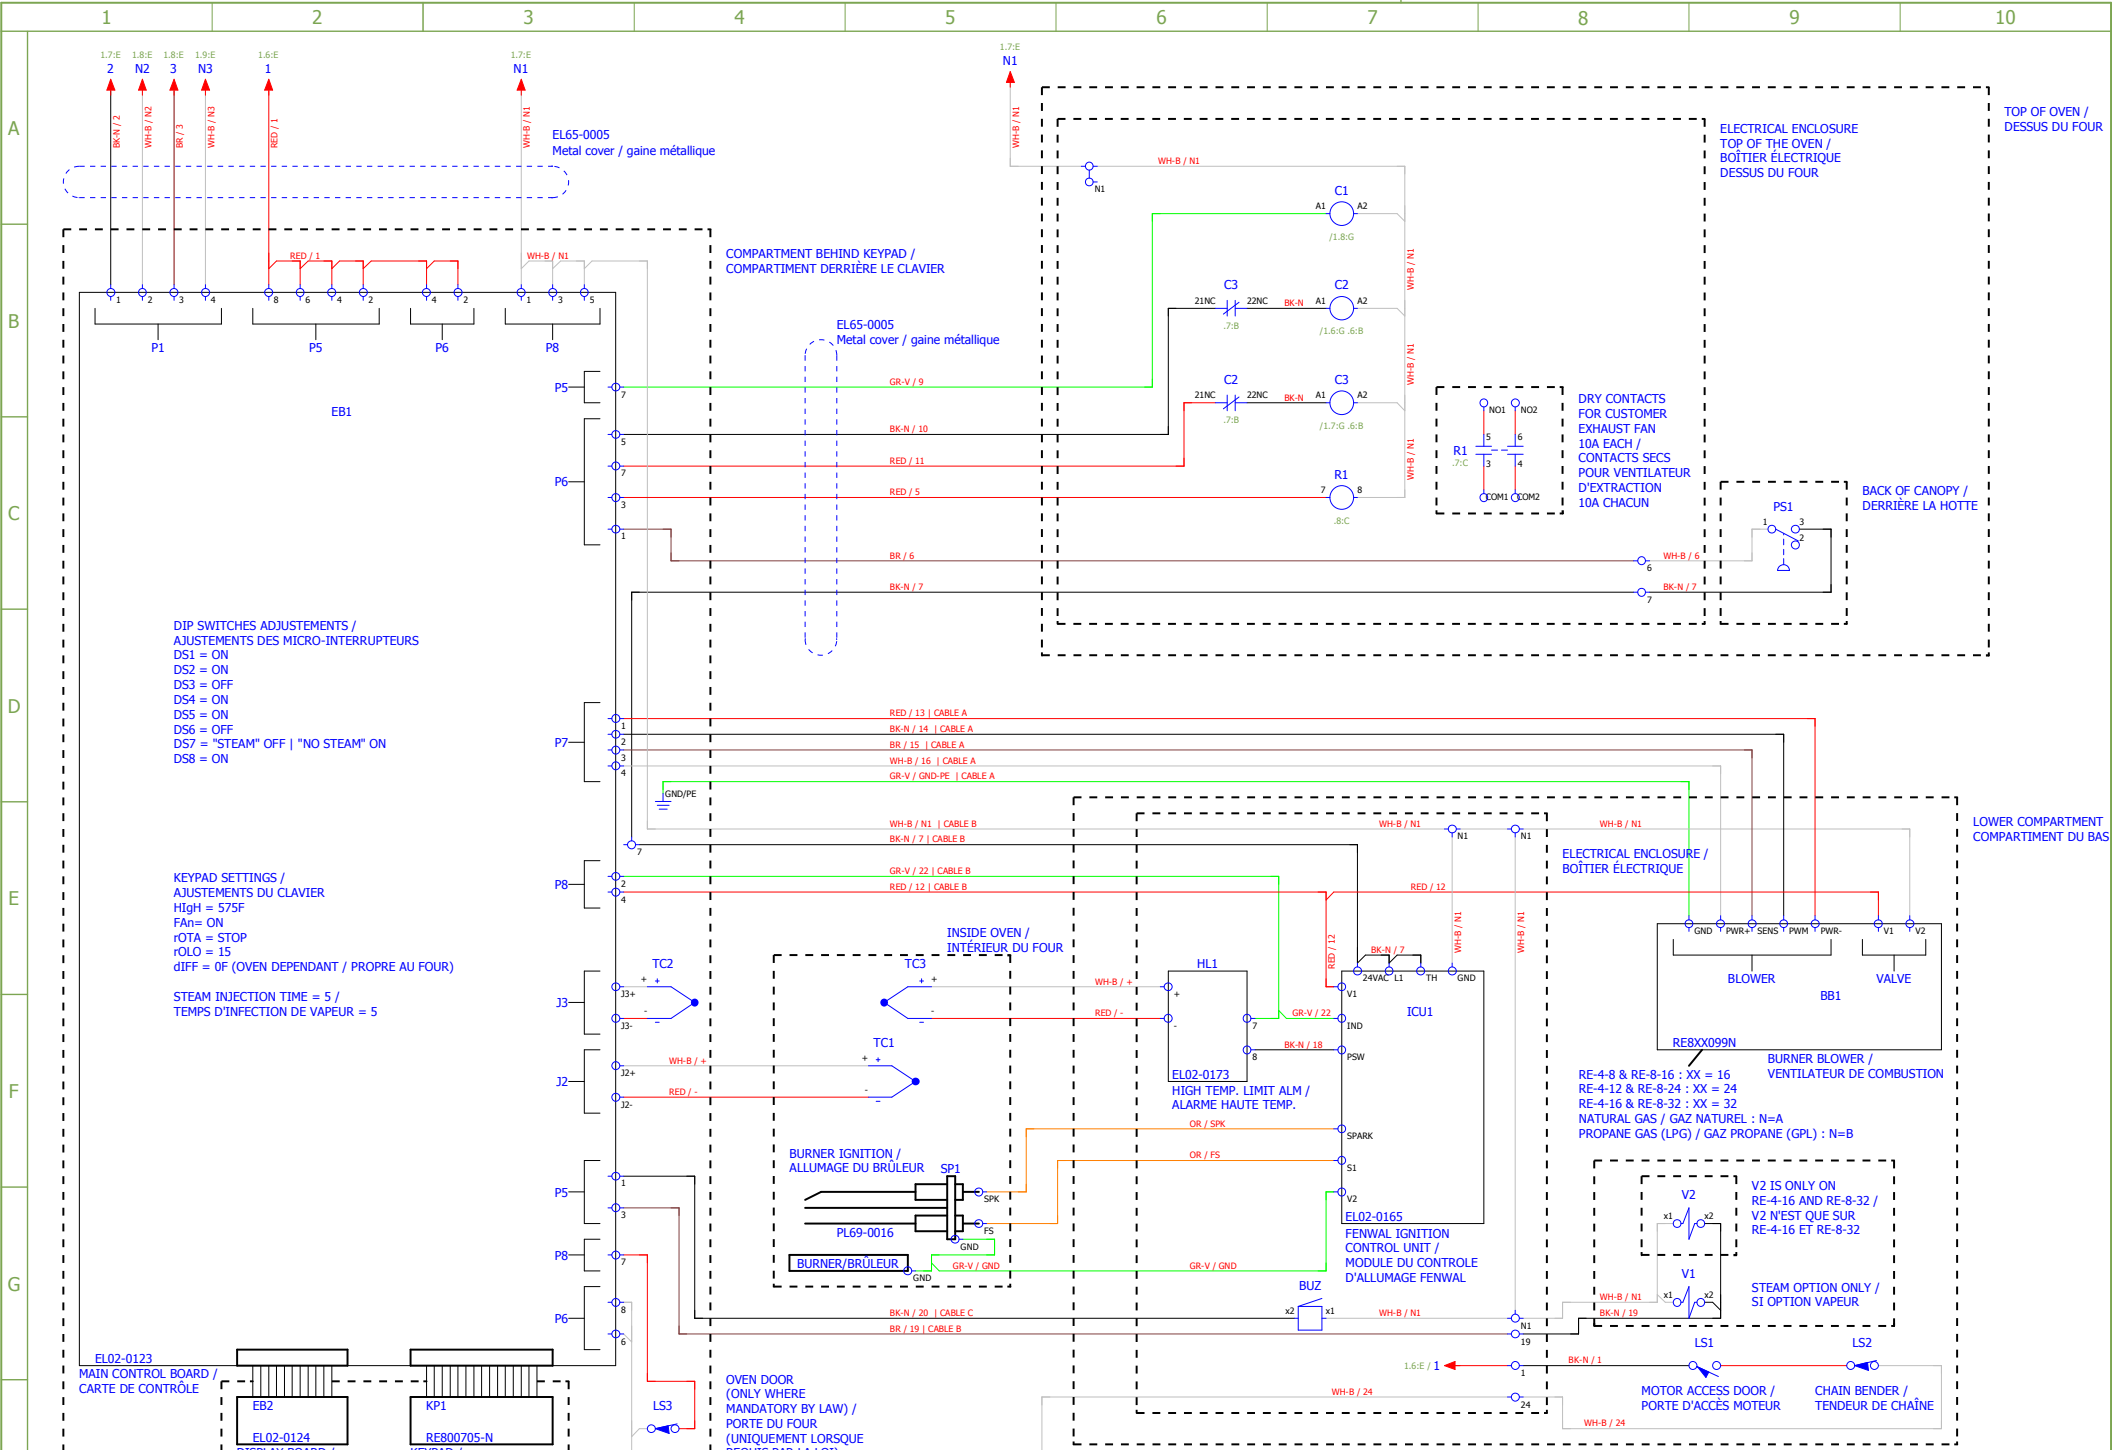

RE-4-8 & RE-8-16 : XX = 16  
RE-4-12 & RE-8-24 : XX = 24  
RE-4-16 & RE-8-32 : XX = 32  
NATURAL GAS / GAZ NATUREL : N=A  
PROPANE GAS (LPG) / GAZ PROPANE (GPL) : N=B

A : BLUE / BLEU  
B : RED / ROUGE  
C : ORANGE  
D : WHITE / BLANC  
E : YELLOW / JAUNE  
F : BLACK / NOIR  
G : GREEN SCREW / VIS VERTE

RE-4-8 & RE-8-16 : XX = 16  
RE-4-12 & RE-8-24 : XX = 24  
RE-4-16 & RE-8-32 : XX = 32

WIRE COLORS / COULEURS DE FILS	
BK-N	BLACK / NOIR
BLU	BLUE / BLEU
BR	BROWN / BRUN
GR-V	GREEN / VERT
NJ	NUDE / NU
OR	ORANGE / ORANGE
RISK-RN	RED-BLACK / ROUGE-NOIR
RED	RED / ROUGE
WG-BV	WHITE-GREEN / BLANC-VERT
WH-B	WHITE / BLANC
WHBK-BN	WHITE-BLACK / BLANC-NOIR

MACHINE	GAS REVOLUTION GAZ		DEPT.	ELE	REV	0.0	
PAGE NAME	208-240V DISTRIBUTION		NO.	RE06A0001			
TYPE	POWER / PUISSANCE		LOGICAL SHEET	1.1			
BY	EDE	DATE	2016-07-13	REV. BY	NA	DATE	NA

**WIRE COLORS / COULEURS DE FILS**

H

MACHINE	GAS REVOLUTION GAZ		 ST-GERMAIN-DE-GRANTHAM QUÉBEC / CANADA	
PAGE NAME	24V DISTRIBUTION & LOGIC			
TYPE	MIXED / MULTIPLE	PROGRAM	DEPT.	ELE
LOGICAL SHEET	2.1	BY	DATE	REV
		REV. BY	DATE	NO
				RE06A0001