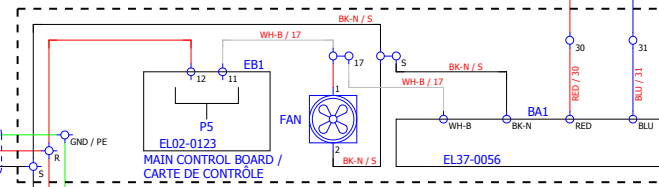

COMPARTMENT BEHIND KEYPAD /
COMPARTIMENT DERRIÈRE LE CLAVIER