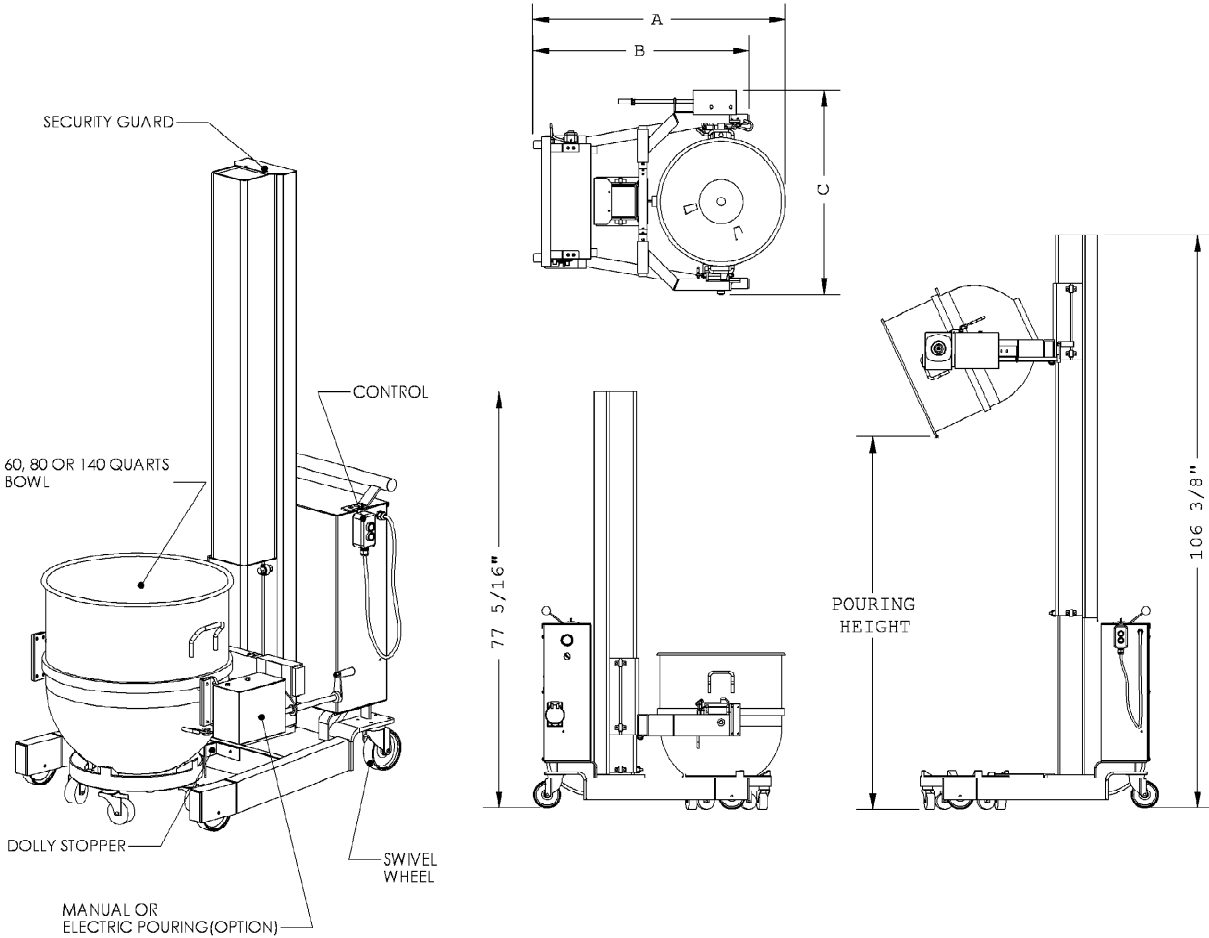

LP280 Bowl Lift Series

Standard Features

- Stainless steel and aluminum construction (Rust Free)
- Used for (standard or Legacy) Hobart bowls of 60, 80 & 140 quarts)
- Telescoping post from 78'' to 107'' height
- 2 safety devices
- On swivel wheels with locking mechanism
- 400 pounds load capacity
- Can pour up to 76 inches

* Bowl and Bowl dolly are not included.

Option

- Electrical tilting device

Models

Legacy model

- LP-280-L (electric)
- LP-280-LB (with battery and charger)

Standard model

- LP-280 (electric)
- LP-280B (with battery and charger)

Installation

This equipment is shipped fully assembled in one piece and ready to be operated. It can easily pass through a standard door of 36''x 80''.

*Specifications and details on back.

Model	Width	Depth	Height	Weight
All models	40''	48''	85''	500 lbs (227 kg)

Standard Model	Legacy Model	Quarts	Pouring Height	Load Capacity
H600	HL600	60	76''	400 lbs (180 kg) max.
M802	HL800	80	74''	
V1401	HL1400	140	72''	

Model	A	B	C
Model Standard	46'' ^{15/16}	40'' ^{1/4}	37'' ^{7/8}
Model Legacy	52'' ^{15/16}	46'' ^{1/4}	40'' ^{15/16}